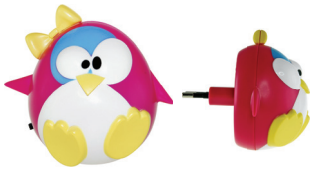

LED STRIP

PLUG & PLAY

* 5 pcs
mains cable with 220V adaptor
in 1 package

50.000
HOURS

LED STRIP
SERIES

220V AC	4.8 W/m	1 CHIP
60 LED/m		
IP 44	50m ROLLED	10mm
1m		

Code	Color
5500130	WARM WHITE
5500140	COOL WHITE
5500150	YELLOW
5500160	RED
5500170	GREEN
5500180	BLUE

220V AC	7.2 W/m	3 CHIP
30 LED/m		
IP 44	50m ROLLED	10mm
2m		

Code	Color
5500190	WARM WHITE
5500200	COOL WHITE
5500210	RGB
5500220	YELLOW
5500230	RED
5500240	GREEN
5500250	BLUE

220V AC	14.4 W/m	3 CHIP
60 LED/m		
IP 44	50m ROLLED	10mm
1m		

Code	Color
5500260	WARM WHITE
5500270	COOL WHITE
5500280	RGB
5500290	YELLOW
5500300	RED
5500310	GREEN
5500320	BLUE

HONEY

3
LED

BILLY

3
LED

HONEY / BILLY

* 2 items
in 1 blister package

6
LED

PUFFY

3
LED

MINI NIGHT LAMP SERIES

LADYBUG

3
LED

PEACOCK

3
LED

IP 21
220-240V AC 50-60Hz

Model	Code	Body Color
PEACOCK	5200510	BLUE
LADYBUG	5200520	RED
PUFFY	5200530	YELLOW
BILLY	5200540	BLUE
HONEY	5200550	PINK
HONEY-BILLY	5200560	PINK/BLUE