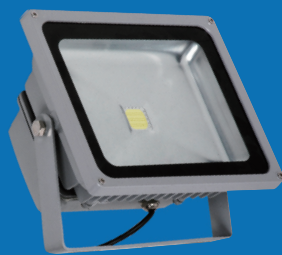

New Products Brochure

www.vitolighting.com