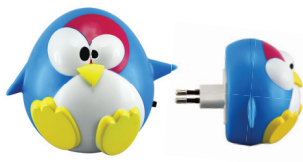

Code	Color
5500260	WARM WHITE
5500270	COOL WHITE
5500280	RGB
5500290	YELLOW
5500300	RED
5500310	GREEN
5500320	BLUE

HONEY

3
LED

BILLY

3
LED

HONEY / BILLY

* 2 items
in 1 blister package

6
LED